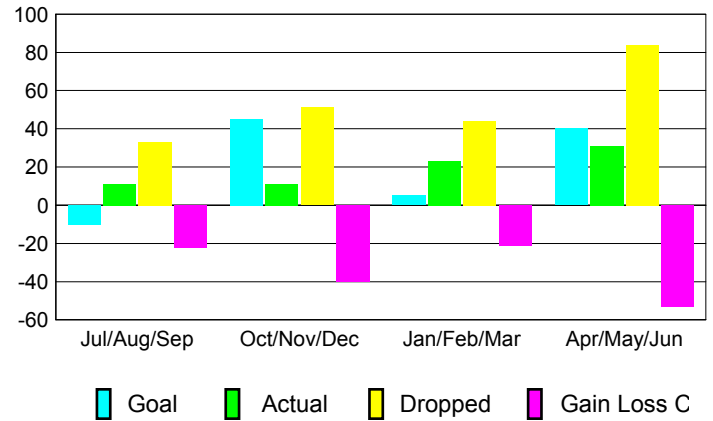

GMT: **HOWARD LEE**

Location: **PORTUGAL**

GMT CA: **4**

CLUBS

Month	New Club Goal	Actual New Clubs	Actual Dropped Clubs	Gain/Loss of Clubs
2012-2013				
Jul/Aug/Sep	0	0	0	0
Oct/Nov/Dec	2	0	0	0
Jan/Feb/Mar	0	0	1	-1
Apr/May/June	1	0	2	-2
Totals	3	0	3	-3

MEMBERSHIP

Month	Net Memb Goal	Actual New Memb	Actual Dropped Memb	Gain/Loss of Memb
2012-2013				
Jul/Aug/Sep	-10	11	33	-22
Oct/Nov/Dec	45	11	51	-40
Jan/Feb/Mar	5	23	44	-21
Apr/May/June	40	31	84	-53
Totals	80	76	212	-136

Club Results 2012-2013

Goal, New, Dropped, Gain/Loss

Membership Results 2012-2013

Goal, New, Dropped, Gain/Loss

YTD Status Quo Clubs 2012-2013

Status Quo Clubs Compared to Status Quo Members

Gender Comparison 2012-2013