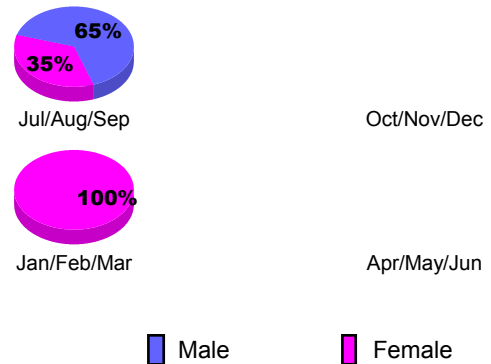

MEMBERSHIP

Month	Net Memb Goal	Actual New Memb	Actual Dropped Memb	Gain/Loss of Memb
2012-2013				
Jul/Aug/Sep	-10	11	33	-22
Oct/Nov/Dec	45	11	51	-40
Jan/Feb/Mar	5	23	44	-21
Apr/May/June	40	31	84	-53
Totals	80	76	212	-136

Club Results 2012-2013

Goal, New, Dropped, Gain/Loss

Membership Results 2012-2013

Goal, New, Dropped, Gain/Loss

YTD Status Quo Clubs 2012-2013

Status Quo Clubs Compared to Status Quo Members

Gender Comparison 2012-2013

Club Gain/Loss 2012-2013

Membership Gain/Loss 2012-2013