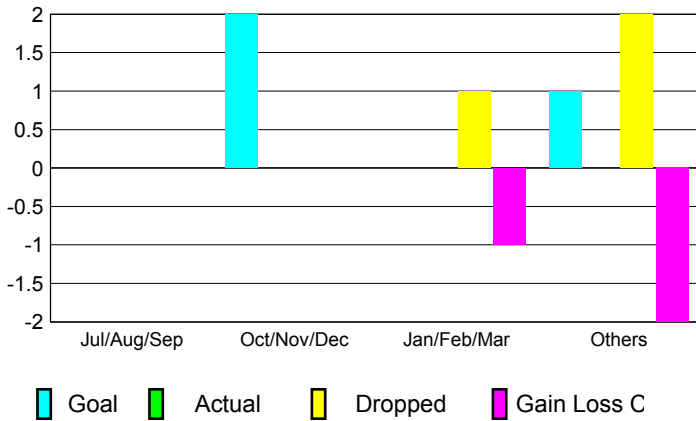

GMT: **HOWARD LEE**

Location: **PORTUGAL**

GMT CA: **4**

CLUBS

Month	New Club Goal	Actual New Clubs	Actual Dropped Clubs	Gain/Loss of Clubs
2012-2013				
Jul/Aug/Sep	0	0	0	0
Oct/Nov/Dec	2	0	0	0
Jan/Feb/Mar	0	0	1	-1
Apr/May/June	1	0	2	-2
Totals	3	0	3	-3

MEMBERSHIP

Month	Net Memb Goal	Actual New Memb	Actual Dropped Memb	Gain/Loss of Memb
2012-2013				
Jul/Aug/Sep	-10	11	33	-22
Oct/Nov/Dec	45	11	51	-40
Jan/Feb/Mar	5	23	44	-21
Apr/May/June	40	31	84	-53
Totals	80	76	212	-136

Club Results 2012-2013

Goal, New, Dropped, Gain/Loss

Membership Results 2012-2013

Goal, New, Dropped, Gain/Loss

YTD Status Quo Clubs 2012-2013

Status Quo Clubs Compared to Status Quo Members

Gender Comparison 2012-2013