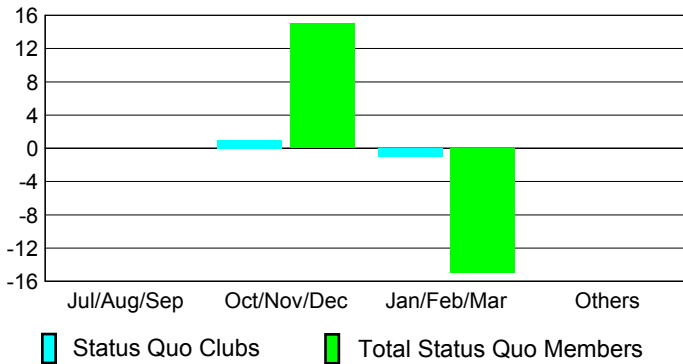

MEMBERSHIP

Month	Net Memb Goal	Actual New Memb	Actual Dropped Memb	Gain/Loss of Memb
2012-2013				
Jul/Aug/Sep	-10	11	33	-22
Oct/Nov/Dec	45	11	51	-40
Jan/Feb/Mar	5	23	44	-21
Apr/May/June	40	31	84	-53
Totals	80	76	212	-136

Club Results 2012-2013

Goal, New, Dropped, Gain/Loss

Membership Results 2012-2013

Goal, New, Dropped, Gain/Loss

YTD Status Quo Clubs 2012-2013

Status Quo Clubs Compared to Status Quo Members

Gender Comparison 2012-2013

Club Gain/Loss 2012-2013

Membership Gain/Loss 2012-2013